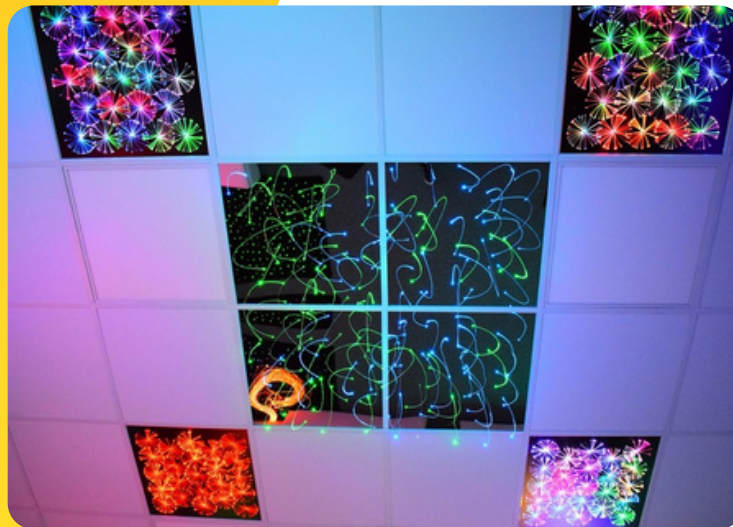

Sensory Products