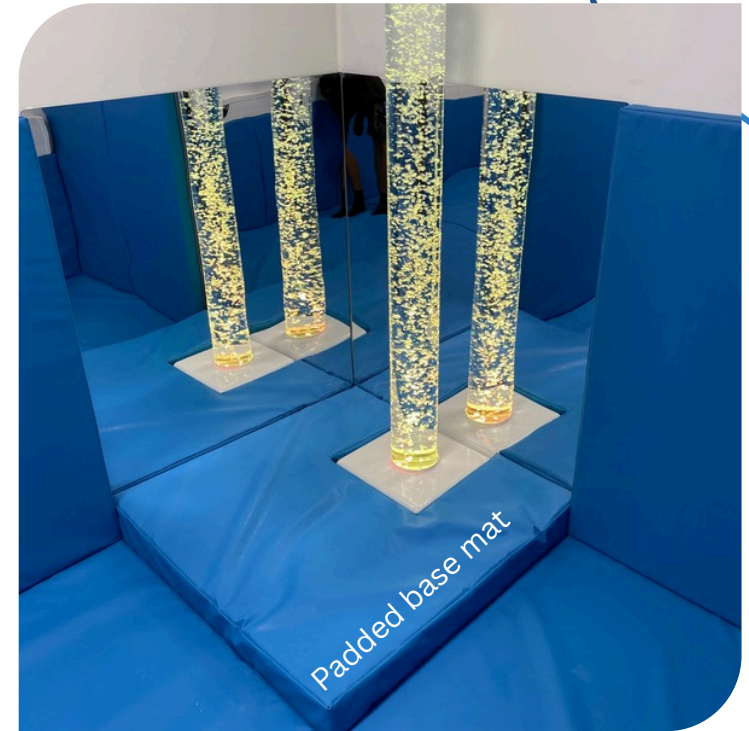

Floor & Wall Padding