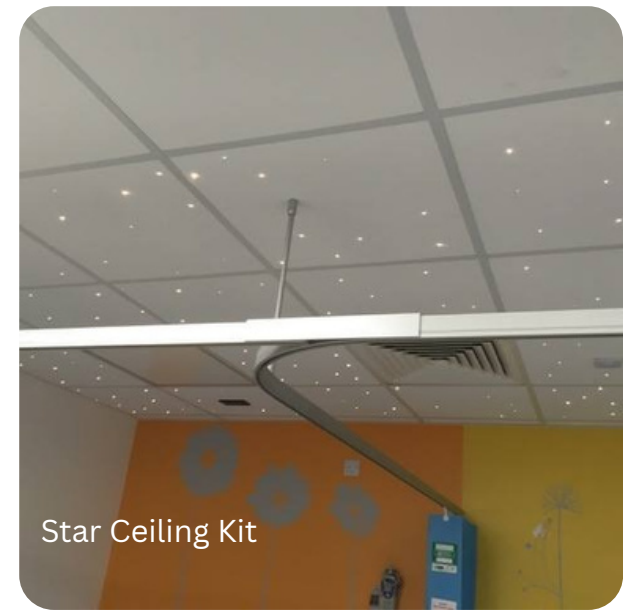

Hospitals & Mobile Sensory