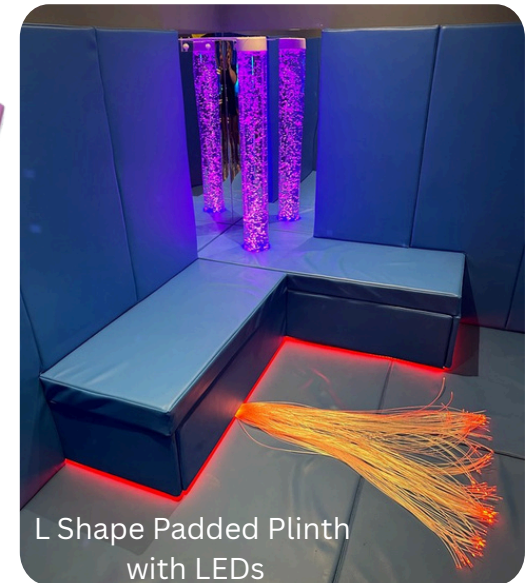

Sensory Seating