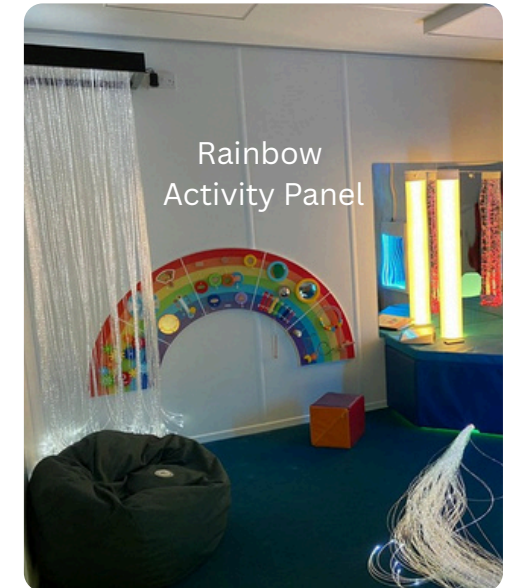

Rainbow Activity Panel