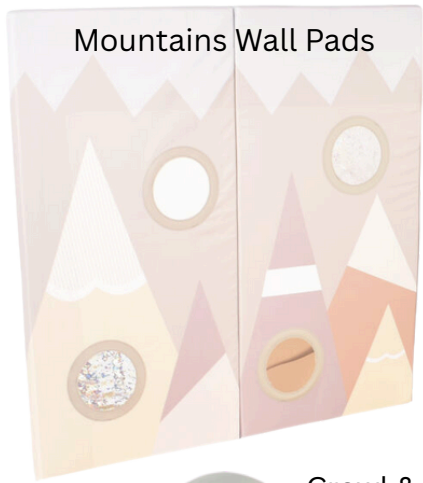

# Toddler Soft Play

Woodlands Trail

Mountains Wall Pads

Emotion Wall Pads

Rainbow Toddler Climber

Crawl & Climb

Beehive Discovery Set

Climbing mountains set