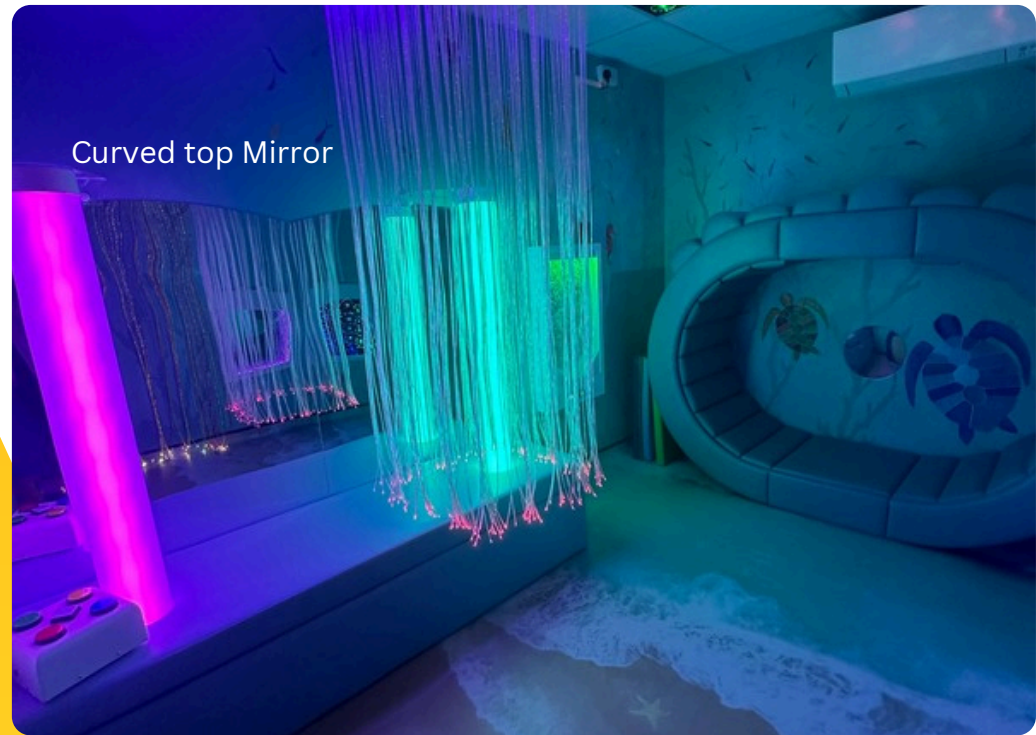

# Wexham Park Hospital Children's Ward

The charity team at Wexham Hospital invited us back to create a second Sensory Room for their Children's Ward. They gave us some inspiration and from there we created a visually stunning under the sea themed room. We decided on a captivating custom designed vinyl floor, along with a beautiful hand painted mural on the wall and an incredibly well crafted seating for the users to enjoy. The room has had amazing feedback.