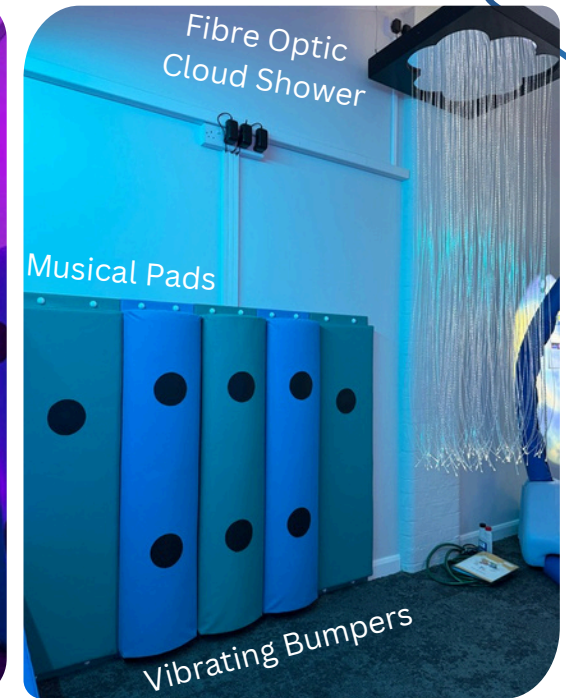

Abingdon House SEN School

We had the exciting task of creating this beautiful dream like Multi-Sensory Room. We were asked to incorporate sensory items along with sensory integration.