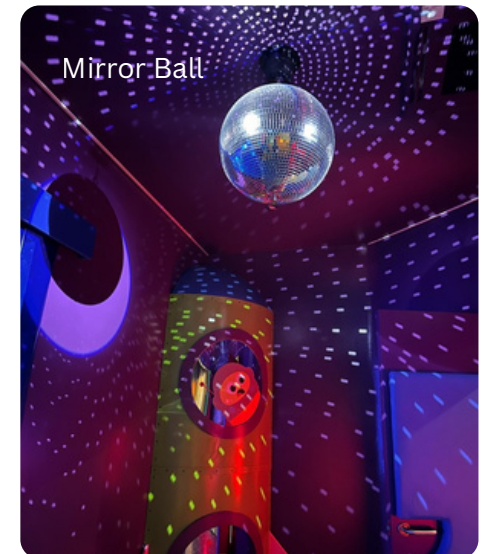

# Alton Towers Resort

Hexagon Infinity Mirrors

Fibre Optic Curtains

Sound to light panel

Padded seating with LEDs

Fibre Optic Shower