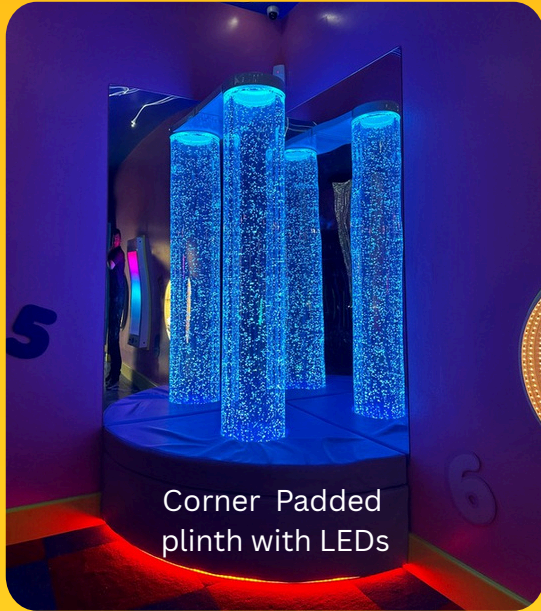

# New Products

Tornado standing water tube

Peacock wall light

Tactile liquid tiles

Interactive wall games

light padded liquid tiles

Interactive LED wall rods

Interactive LED Hive Wall Panel

# Sensory Seating