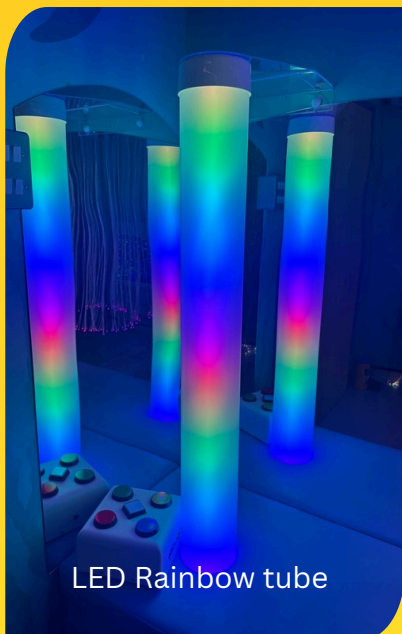

# Sensory Tubes

Jelly Fish Fountain

Waterless "storm" Tube

Fiesta Tube

LED Rainbow tube

LED Sound to Light tube

LED light lustre Tube

Candy Colour Tube