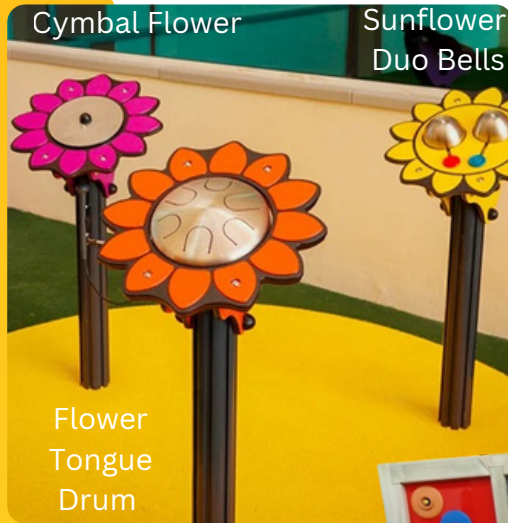

Sensory Gardens

From full landscaping to individual Sensory garden items, we can do it all!