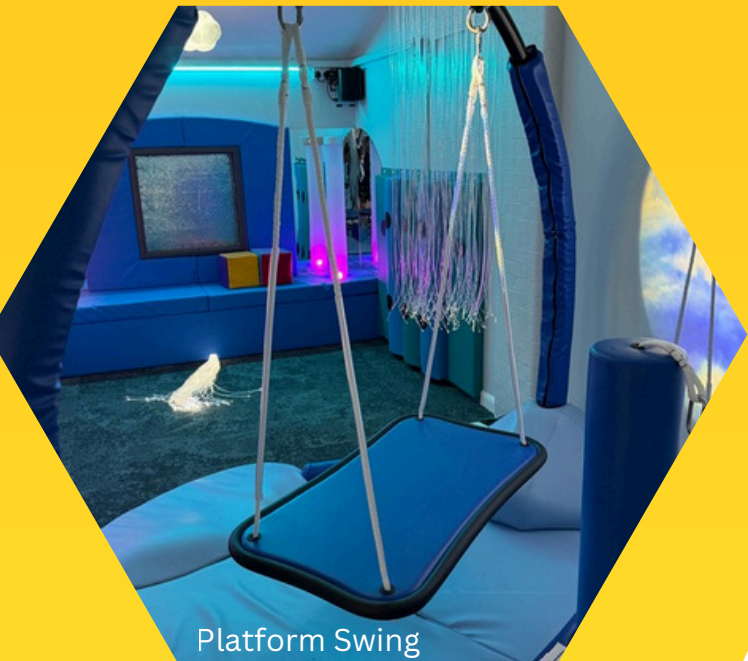

Abingdon House SEN School

We had the exciting task of creating this beautiful dream like Multi-Sensory Room. We were asked to incorporate sensory items along with sensory integration.