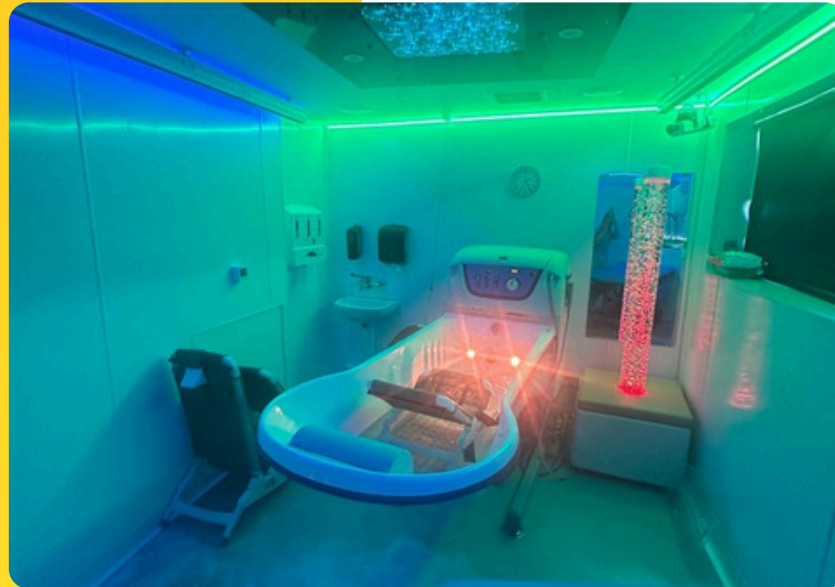

# Wexham Park Hospital Children's Ward

The charity team at Wexham Hospital invited us back to create a second Sensory Room for their Children's Ward. They gave us some inspiration and from there we created a visually stunning under the sea themed room. We decided on a captivating custom designed vinyl floor, along with a beautiful hand painted mural on the wall and an incredibly well crafted seating for the users to enjoy. The room has had amazing feedback.