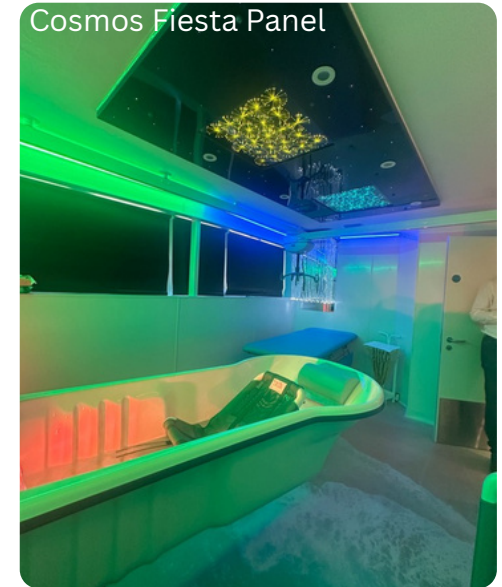

Little Havens Hospice

Having worked with Little Havens before we were invited back to transform the bathroom into a tranquil and relaxing space for users to truly relax and enjoy. We have had tremendous feedback and our users family have praised the new room