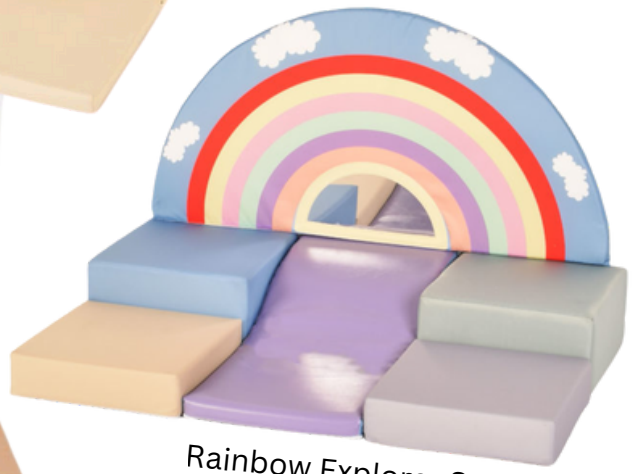

# Toddler Soft Play

Woodlands Trail

Mountains Wall Pads

Emotion Wall Pads

Rainbow Toddler Climber

Crawl & Climb

Beehive Discovery Set

Climbing mountains set