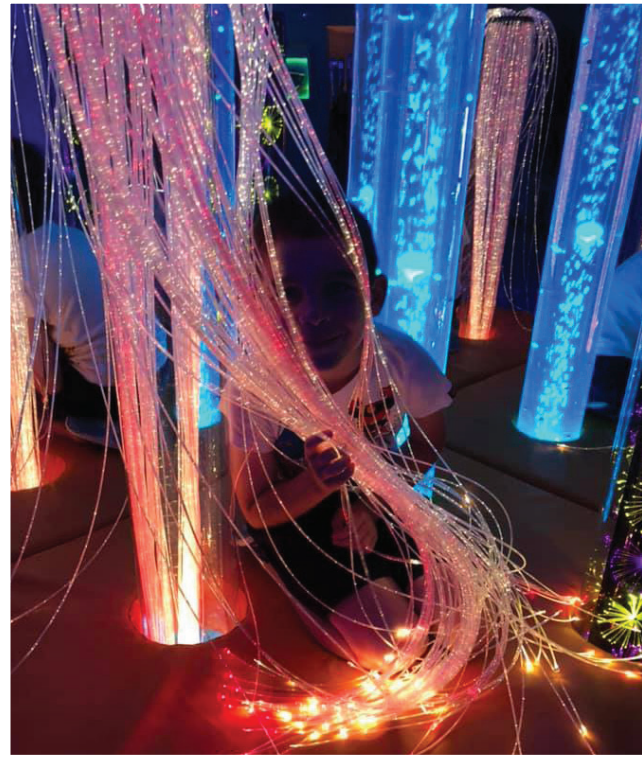

WALL PADDING

MUSICAL PADDING

SENSORY ROOM INSTALLATIONS

CUSTOMER PICTURES FROM LEGOLAND

Laura Mooney

We used this in May when we were there with our 3 boys, two diagnosed with asd. It was a god send, definitely helped calm then, so we could continue our day, with minimal meltdowns 😊