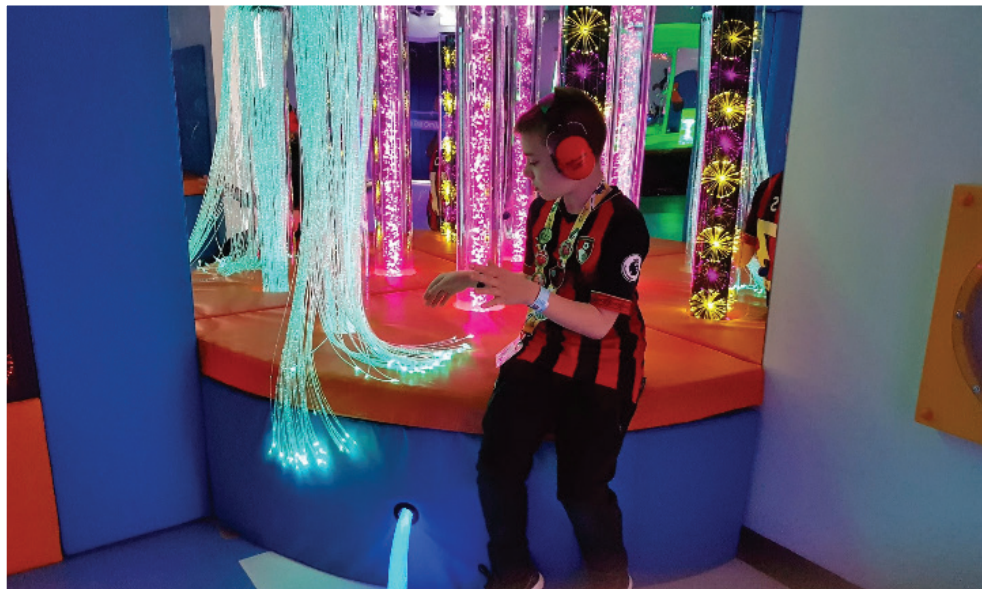

WALL PADDING

MUSICAL PADDING

SENSORY ROOM INSTALLATIONS

CUSTOMER PICTURES FROM LEGOLAND

Laura Mooney

We used this in May when we were there with our 3 boys, two diagnosed with asd. It was a god send, definitely helped calm then, so we could continue our day, with minimal meltdowns 😊

16 w Like Reply

Elaine Masterson

Our son Loved this room while we were here in July the overstimulation of crowds it really did calm him down

16 w Like Reply

harleysalter @totalsensory

Message from Mum: Yes it was total calm. I guess harley was spoilt being the only one in there but it's places like this that are needed - not just for children but for older people too. He was a child once and the differences and difficulties he had as a child haven't gone away as he has got older. If anything his sensory needs are more enhanced. It was lovely to be able to take "time out" in a quiet space and Harley benefitted from it massively. Thank you 😊 I am already checking out some of your products.....

9m Reply

With the kids at

@LEGOLANDWindsor both my kids are on the Autistic Spectrum and have just discovered the @totalsensory room

What a fantastic idea! Sure helps the kids calm down from the noise of the park... I hope more theme parks have the same facilities in the future