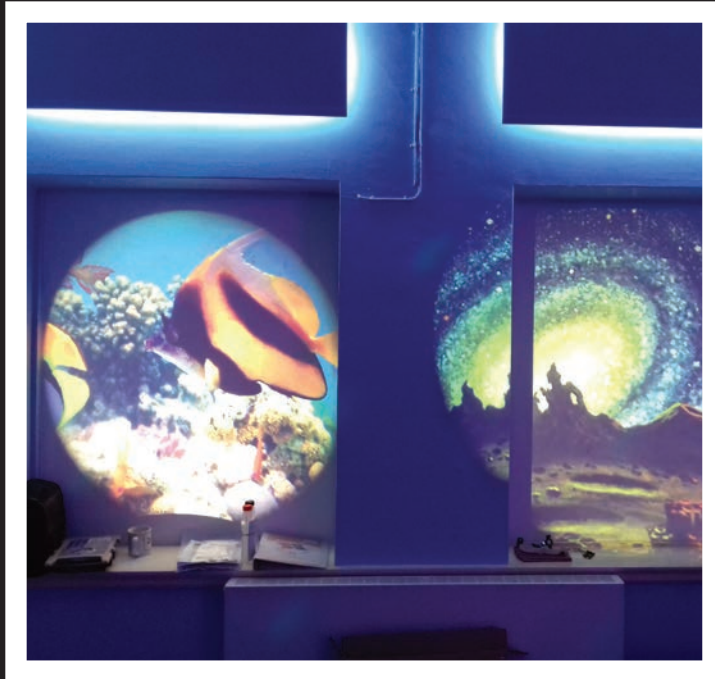

WALL PADDING

MUSICAL PADDING

SENSORY ROOM INSTALLATIONS

CUSTOMER PICTURES FROM LEGOLAND

Laura Mooney

We used this in May when we were there with our 3 boys, two diagnosed with asd. It was a god send, definitely helped calm then, so we could continue our day, with minimal meltdowns 😊