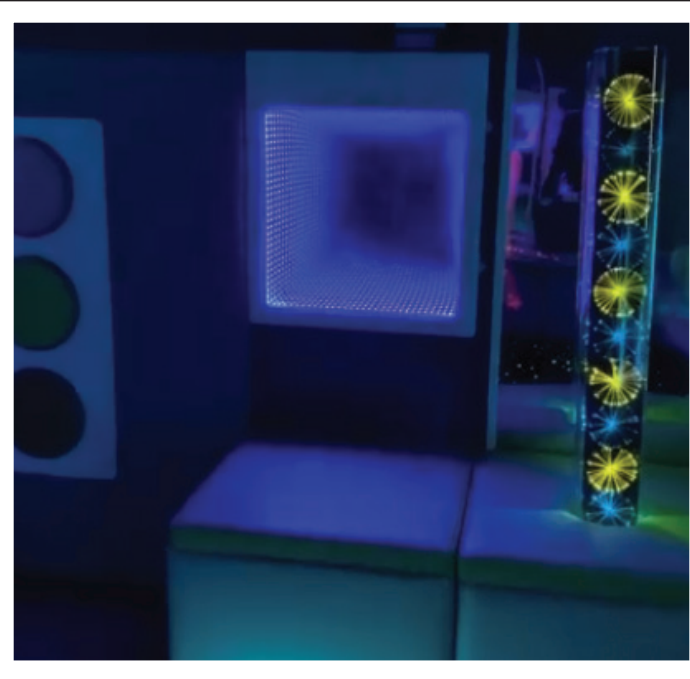

WALL PADDING

MUSICAL PADDING

SENSORY ROOM INSTALLATIONS

CUSTOMER PICTURES FROM LEGOLAND

Laura Mooney

We used this in May when we were there with our 3 boys, two diagnosed with asd. It was a god send, definitely helped calm then, so we could continue our day, with minimal meltdowns 😊