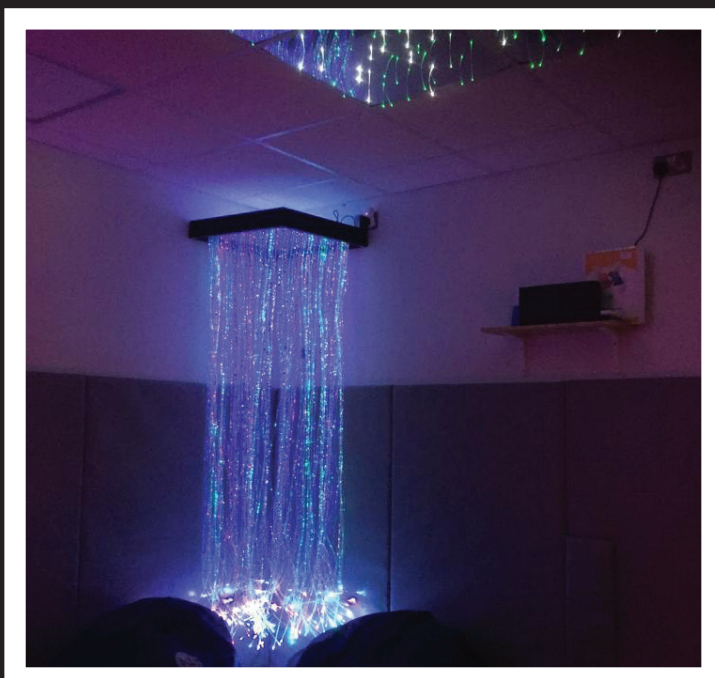

WALL PADDING

MUSICAL PADDING

SENSORY ROOM INSTALLATIONS

CUSTOMER PICTURES FROM LEGOLAND

Laura Mooney

We used this in May when we were there with our 3 boys, two diagnosed with asd. It was a god send, definitely helped calm then, so we could continue our day, with minimal meltdowns 😊