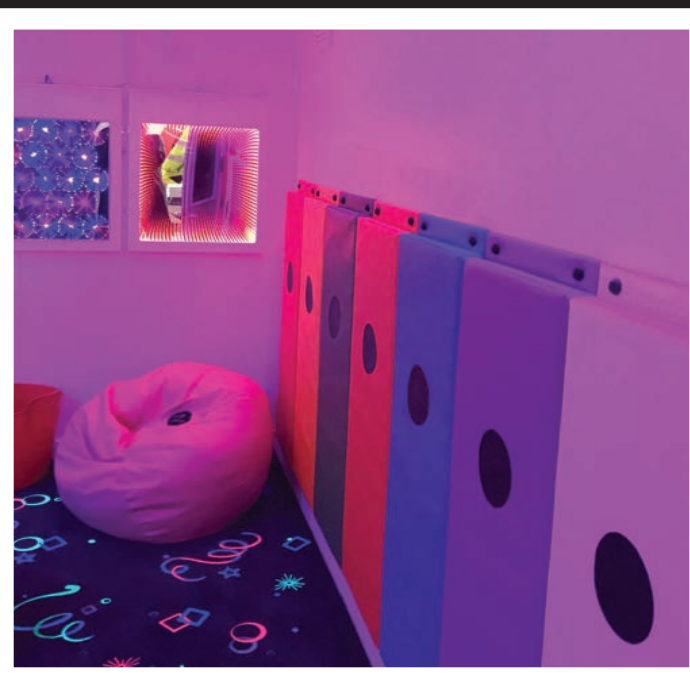

WALL PADDING

MUSICAL PADDING

SENSORY ROOM INSTALLATIONS

CUSTOMER PICTURES FROM LEGOLAND

Laura Mooney

We used this in May when we were there with our 3 boys, two diagnosed with asd. It was a god send, definitely helped calm then, so we could continue our day, with minimal meltdowns 😊